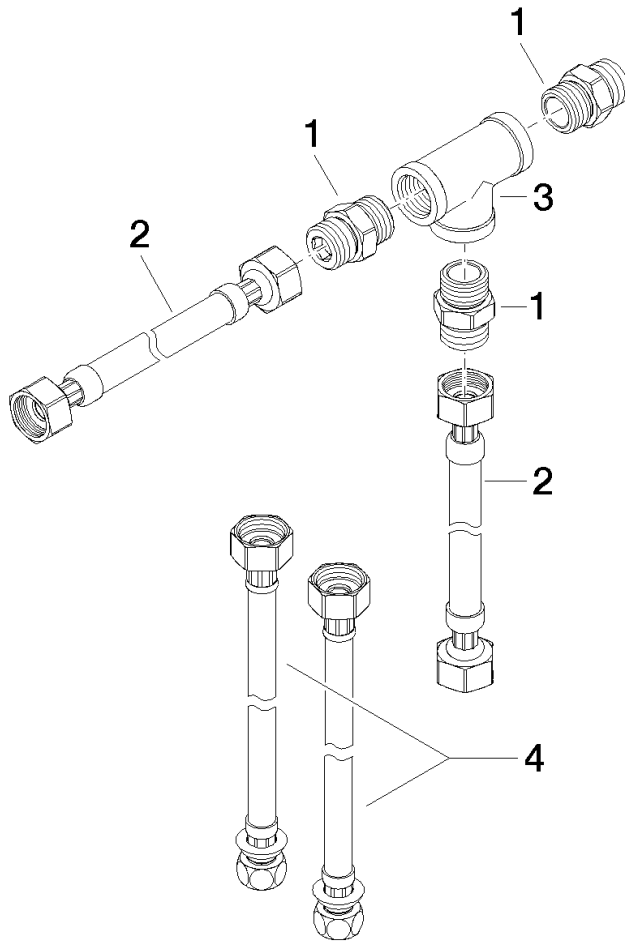

12 509 970 90

- 2x 1/2" x 1/2" x 412mm high pressure hose
- 2x 3/8" x 1/2" x 500mm high pressure hose

Hose connections for combining 2 outlet points with diverter 29 12X SSS.

Fits: IMO, LULU, MADISON, MEM, TARA,  
CL.1, LISSÉ, VAIA, META, CYO

12 509 970 90

mm [inches]

12 509 970 90

### Spare parts list

No.	Item Number	Name	Quantity used	Delivery time
1	09 24 03 242 90	nipple	3	2
2	12 502 970 90	High pressure hose 1/2" x 1/2" x 400 mm -	2	2
3	09 17 11 035 90	holder	1	2
4	12 506 970 90	High pressure hoses -	2	2